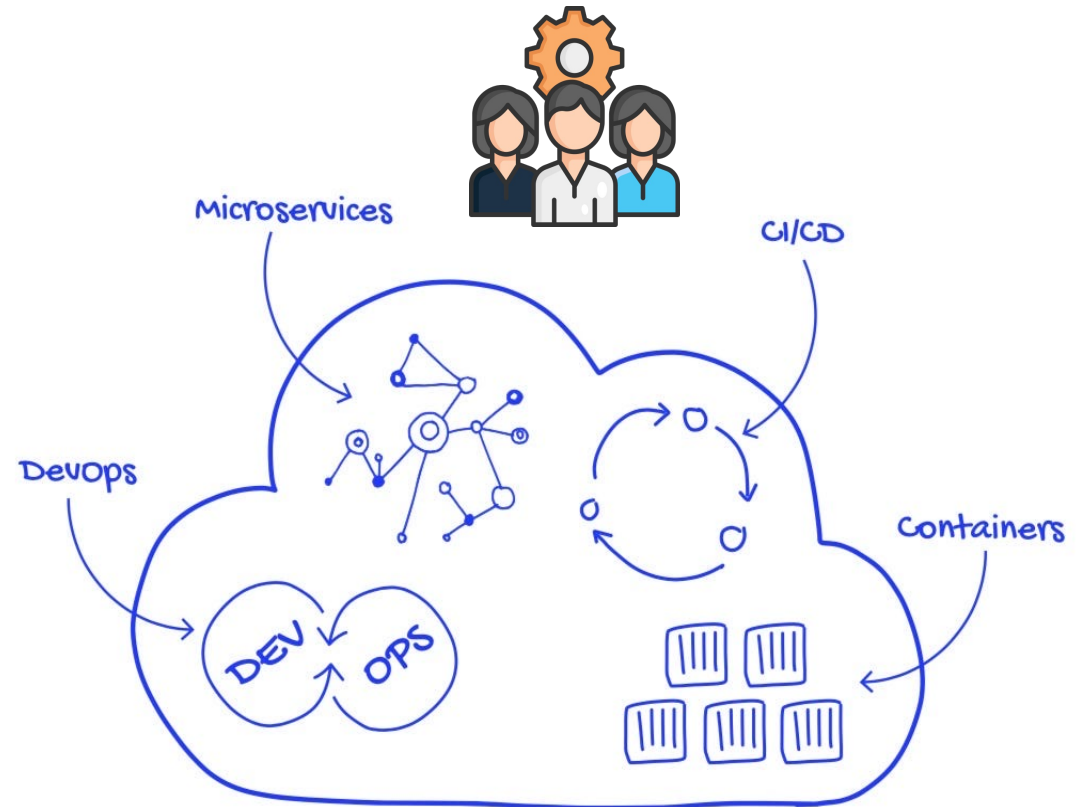

KubeCloud

Soluciones disruptivas para elevar tu estrategia multicloud.

Beyond Clouds, ¡KubeCloud!

Common Challenges:

- Roadmap Cloud Native.
- MultiCloud strategy – Consistency.
- Performance Cloud Native systems.
 - ❖ Reliability.
 - ❖ Availability.
- Cost/Operational Burden.
- Complex management.
- Technical skills gap.

Todo a través del uso de tecnologías Cloud Native, herramientas MultiCloud, Open Source y el poder de la automatización en los diferentes CSP's.

How can we contribute to your goals?

Cloud Native:

Professional services.

Managed services.

Consulting.

Monitoring.

Everything as Code:

Terraform.

GitOps workflows.

Pipeline automation.

Secrets management.