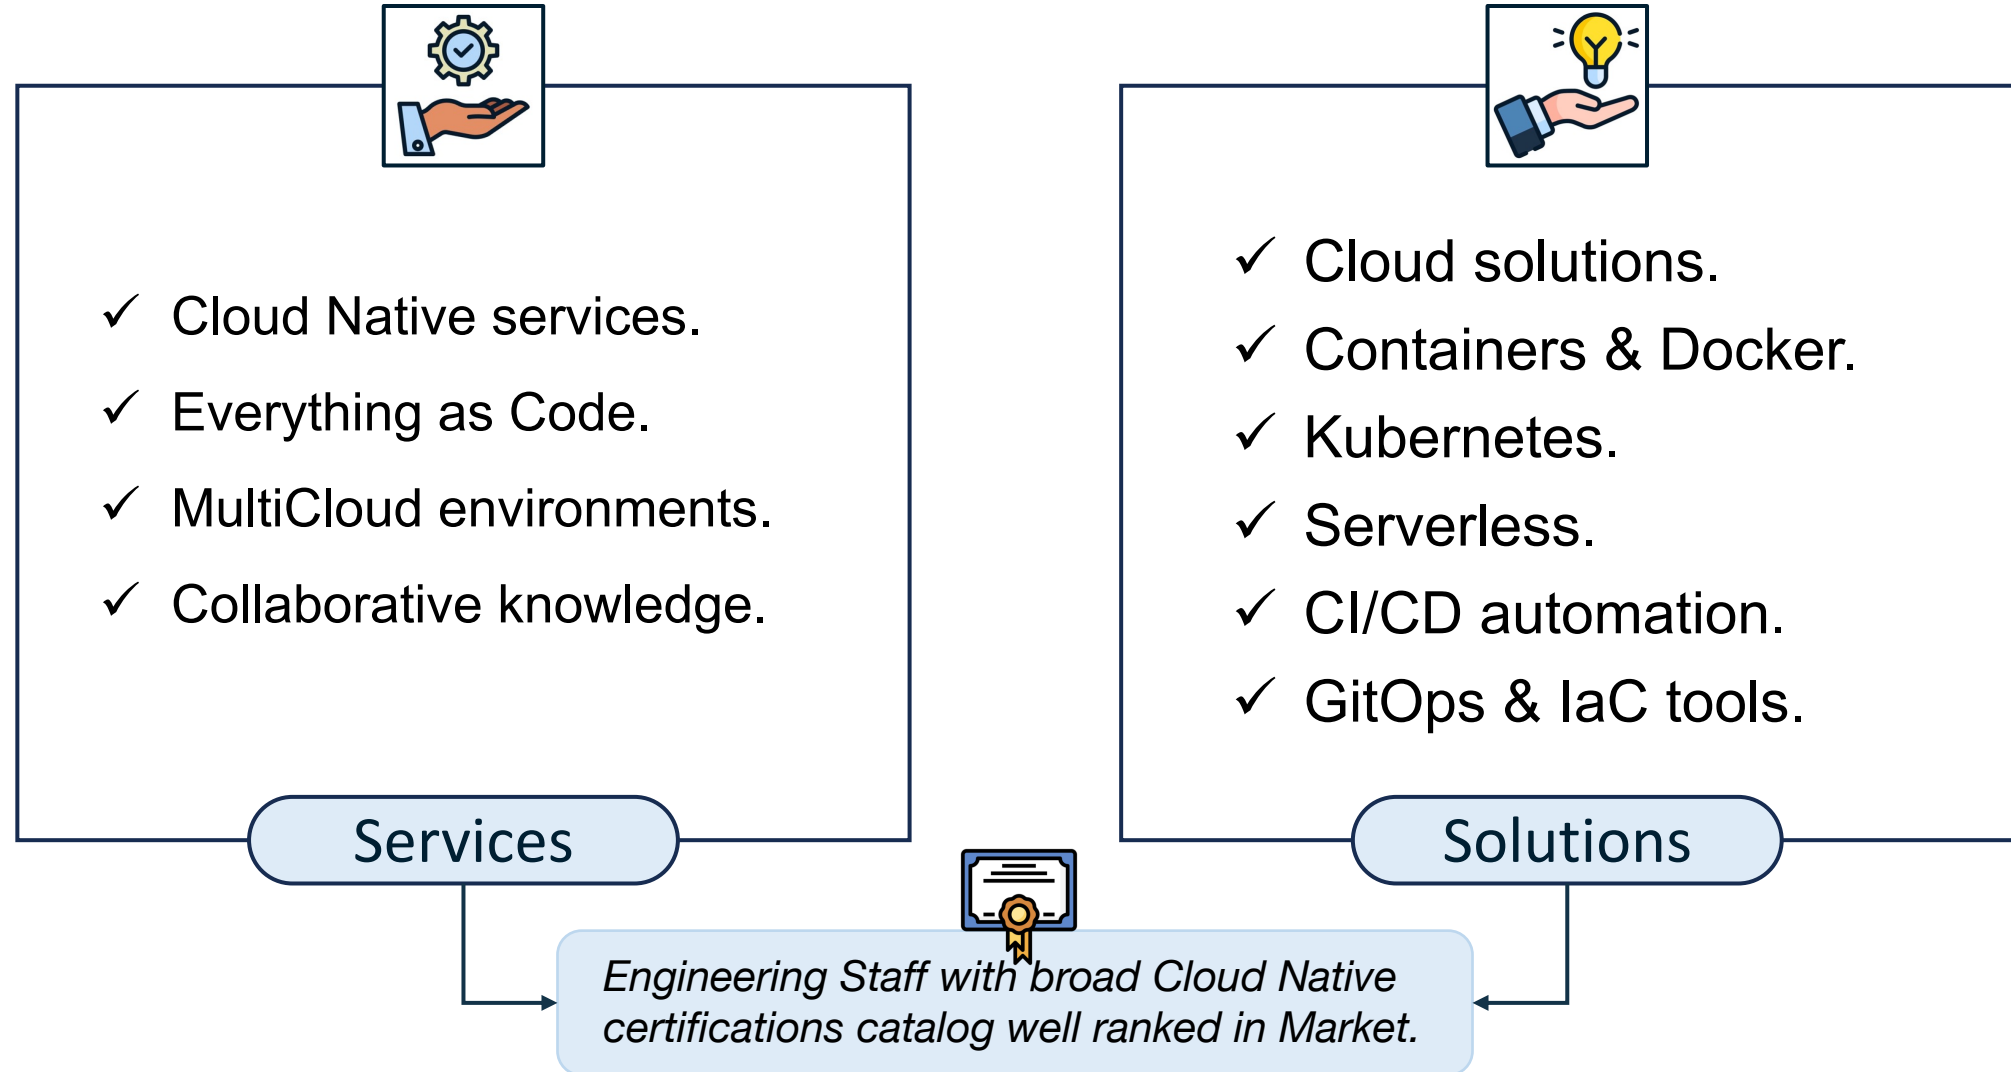

KubeCloud

Soluciones disruptivas para elevar tu estrategia multicloud.

Beyond Clouds, ¡KubeCloud!

Common Challenges:

- Roadmap Cloud Native.
- MultiCloud strategy – Consistency.
- Performance Cloud Native systems.
 - ❖ Reliability.
 - ❖ Availability.
- Cost/Operational Burden.
- Complex management.
- Technical skills gap.

Todo a través del uso de tecnologías Cloud Native, herramientas MultiCloud, Open Source y el poder de la automatización en los diferentes CSP's.

How can we contribute to your goals?

Cloud Native:

Professional services.

Managed services.

Consulting.

Monitoring.

Everything as Code:

Terraform.

GitOps workflows.

Pipeline automation.

Secrets management.